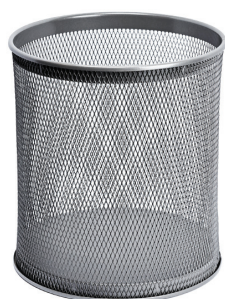

Different dimensions could be made to order.

SLZN 24	95240	Stainless steel wall hung waste bin with a cover
----------------	--------------	--

- volume 4,5 l
- for sanitary pads
- dimensions 192 x 97 x 253 mm
- brushed finish

SLZN 78X	85780	Stainless steel floor standing waste bin with a plastic insert
-----------------	--------------	--

- volume 6 l
- dimensions 285 x 205 x 245 mm
- brushed finish

SLZN 79X	85790	Stainless steel floor standing waste bin with a plastic insert
-----------------	--------------	--

- volume 12 l
- dimensions 395 x 235 x 285 mm
- brushed finish

SLZN 80X	85800	Stainless steel floor standing waste bin with a plastic insert
-----------------	--------------	--

- volume 20 l
- dimensions 450 x 280 x 310 mm
- brushed finish

SLZN 96A	85960	Round waste bin, color white
SLZN 96B	85961	Round waste bin, color grey
SLZN 96E	85962	Round waste bin, color black

- volume 13 l
- dimensions 230 x 230 x 335 mm
- finish - Komaxit

SLZN 97A	85970	Round waste bin, color white
SLZN 97B	85971	Round waste bin, color grey
SLZN 97E	85972	Round waste bin, color black