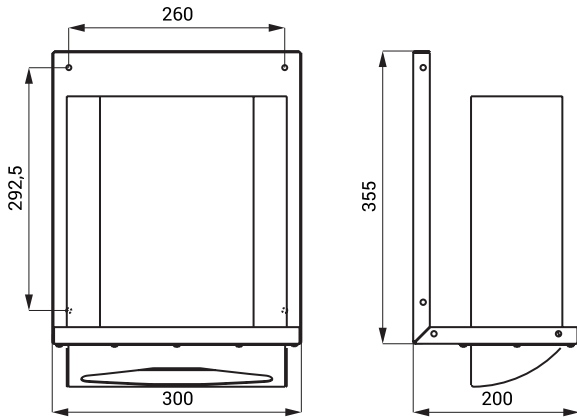

Behind Mirror Stainless Steel Supply Bin for Paper Towels SLZN 84H

SLZN 84H

Characteristics

- behind mirror stainless steel supply bin for paper towels
- max. size of filling 260 x 100 mm
- capacity of supply bin cca 600/800 paper towels
- dimensions 405 x 200 x 300 mm
- mounting behind the mirror
- easy paper towels refilling, mounting holder with supply bin
- brushed finish

Dimensions

Supply Specification

SLZN 84H - Supply No. 85844 behind mirror stainless steel supply bin for paper towels