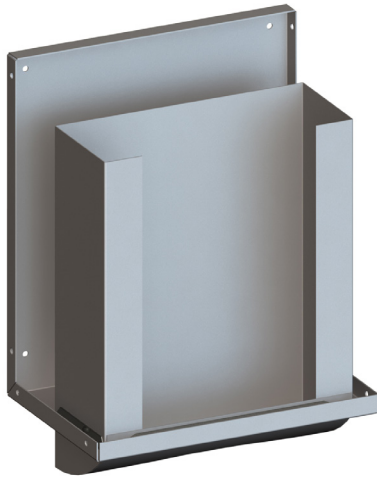

Behind Mirror Stainless Steel Supply Bin for Paper Towels SLZN 84H

SLZN 84H

Characteristics

- behind mirror stainless steel supply bin for paper towels
- max. size of filling 260 x 100 mm
- capacity of supply bin cca 600/800 paper towels
- dimensions 405 x 200 x 300 mm
- mounting behind the mirror
- easy paper towels refilling, mounting holder with supply bin
- brushed finish

Dimensions

Supply Specification

SLZN 84H - Supply No. 85844 behind mirror stainless steel supply bin for paper towels