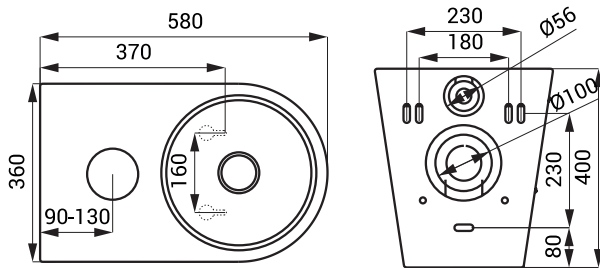

Stainless Steel Toilet SLWN 30

SLWN 30

Characteristics

- **vandal-proof**
- floor standing toilet with a shortened waste pipe for the possible installation of the waste knee into the floor or to the wall
- rear assembling through the service hatch
- material AISI - 304
- brushed finish

Dimensions

Supply Specification

SLWN 30 - Supply No. 94302 stainless steel toilet