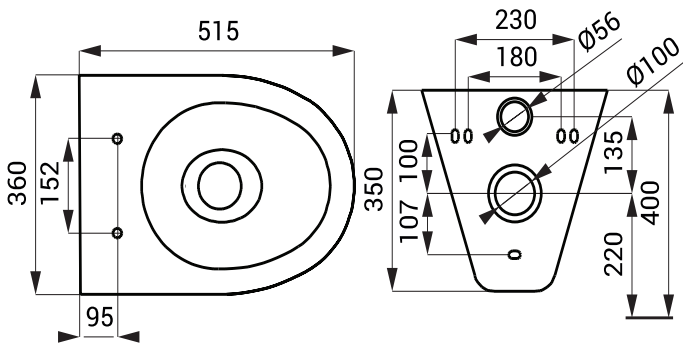

Stainless Steel Toilet SLWN 09

SLWN 09

Characteristics

- vandal-proof
- stainless steel hanging toilet
- cover seat hole plugs included
- rear assembling by special screws
- material AISI - 304
- brushed finish

Dimensions

Supply Specification

SLWN 09 - Supply No. 94090 stainless steel toilet

Recommended Accessories

SLZN 31C - Supply No. 95313 black cover seat, special hardened plastic, stainless steel pants