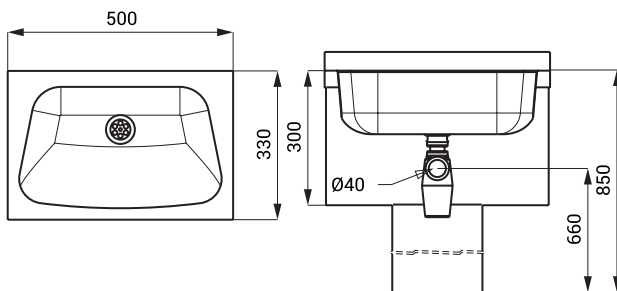

## Characteristics

- stainless steel floor standing washbasin with sheating, clamps to the floor
- without a tap hole (could be made to order)
- material AISI - 304
- brushed finish

## Dimensions

## Supply Specification

SLUN 57 - Supply No. 93570 stainless steel washbasin, siphon, mounting set