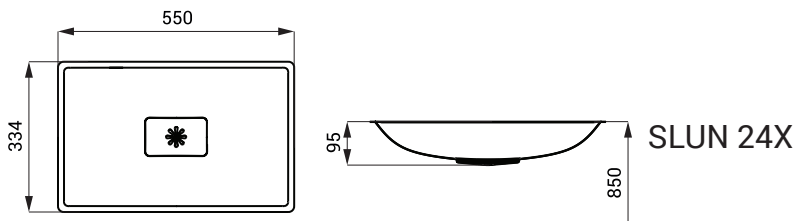

Stainless Steel Washbasins SLUN 24X, SLUN 25X

SLUN 24X

SLUN 25X

Characteristics

- stainless steel recessed washbasin
- assembly by glueing
- without a tap hole (SLUN 24X)
- with a tap hole (SLUN 25X)
- overflow set
- material AISI - 304
- brushed finish

Dimensions

Supply Specification

SLUN 24X - Supply No. 93241
SLUN 25X - Supply No. 93251

stainless steel washbasin, siphon, overflow set, outlet