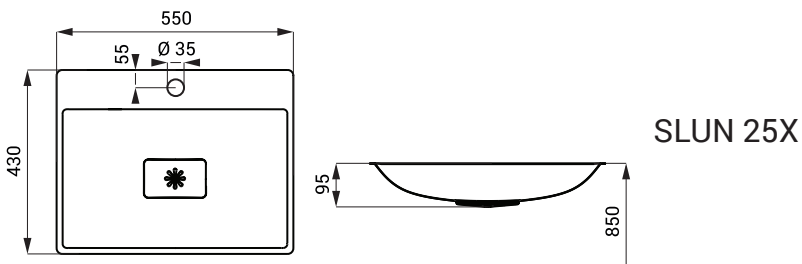

Stainless Steel Washbasins SLUN 24X, SLUN 25X

SLUN 24X

SLUN 25X

Characteristics

- stainless steel recessed washbasin
- assembly by glueing
- without a tap hole (SLUN 24X)
- with a tap hole (SLUN 25X)
- overflow set
- material AISI - 304
- brushed finish

Dimensions

Supply Specification

SLUN 24X - Supply No. 93241
SLUN 25X - Supply No. 93251

stainless steel washbasin, siphon, overflow set, outlet