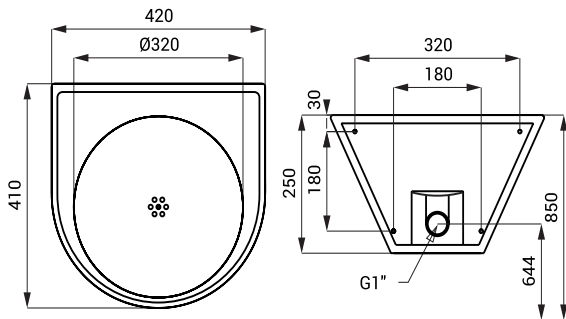

### Characteristics

- vandal-proof
- suitable for a prison
- stainless steel wall hung washbasin
- rear assembling by screws (M10, length 190 mm) from the service room
- without a tap hole (could be made to order)
- filled with expanded polyurethane (to avoid dents and typical metal noise)
- material AISI - 304
- brushed finish

### Dimensions

SLUN 22M

### Supply Specification

SLUN 22M - Supply No. 83226 stainless steel conical washbasin, mounting set