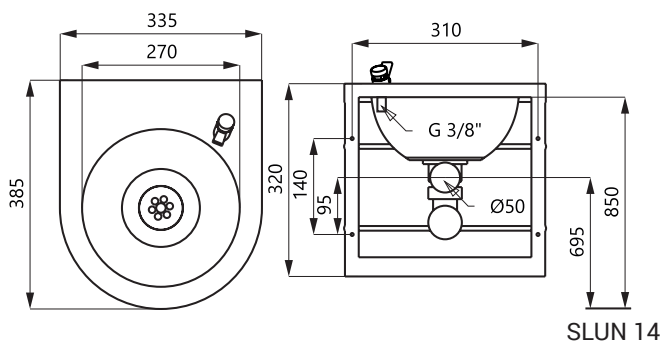

## Characteristics

- stainless steel wall hung drinking fountain with self closing drinking spout
- water flow regulation on drinking spout
- material AISI - 304
- polished finish

## Dimensions

SLUN 14