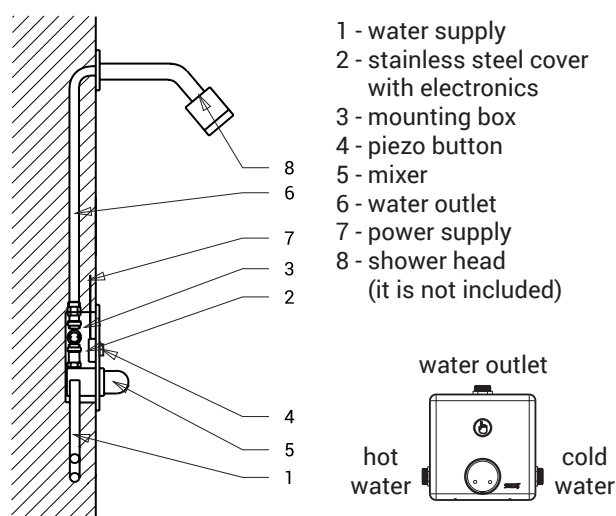

Piezo Shower Control SLS 02P

SLS 02P

Characteristics

- **hygienic flush**
- **vandal-proof**
- is destined for cold and hot water, temperature is regulated by mixer
- water flows after soft push of the piezo button
- water stops flowing after adjustable flowing time (can be set in 10 s - 310 s), standard 120 s
- water could be stopped by follow-up soft push of piezo button
- monitoring of battery capacity (for models with index B)
- parameter adjustment using by the remote control SLD 04

Installation Drawing

Technical Specification

Stainless steel cover dimension	170 x 170 x 10 mm
Mounting box dimension	150 x 160 x 65 mm
Operating voltage	
▪ SLS 02P	24 V DC
▪ SLS 02PB	6 V
Power input	
▪ operating by 24 V DC	7 W
▪ operating by 6 V	3 W
Battery life	
▪ 4 pcs. AA alkaline batteries AA, 1,5 V, 2700 mAh	approx. 2 years (100 uses per day)
Recommended flow pressure	0,1 - 0,6 MPa
Rate of flow	12 l/min. (inf. data)
Water inlet	male thread G 3/4"
Water outlet	male thread G 3/4"

Supply Specification

SLS 02P - Supply No. 12022	stainless steel cover with electronics, stainless steel mounting box with brass screw
SLS 02PB - Supply No. 12023	coupling, electromagnetic valve, ball valve and mixer, 4 pcs. AA alkaline batteries 1,5 V 2700 mAh (SLS 02PB)