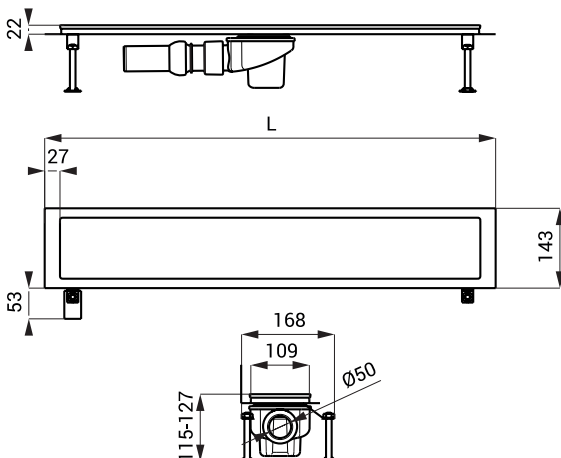

### BATHROOM DRAIN

- length L = 1150 mm
- collar serves for a tight and reliable connection to hydro-isolation
- collar with the frame sealed up against the moisture
- mounting legs with M10 screws for better seating of the drain to the floor (horizontal position)
- 2 pcs. of waterproofing tapes for fixation to base, including screws and wall plugs
- side bends for better stability
- bond screw for connection with bonding conductor
- different lengths could be made to order (till 1200 mm - depression to the waste, over 1200 mm - decline to the waste)
- load class K3 (till 300 kg)
- material AISI-304

### WASTE OUTLET

- plastic siphon DN 50 mm
- according to the norm DIN EN 274; rate of flow 42 l/min
- possibility of adjustment of the direction and the slope of the drain to 20°
- different siphon positions could be made to order

## Dimensions