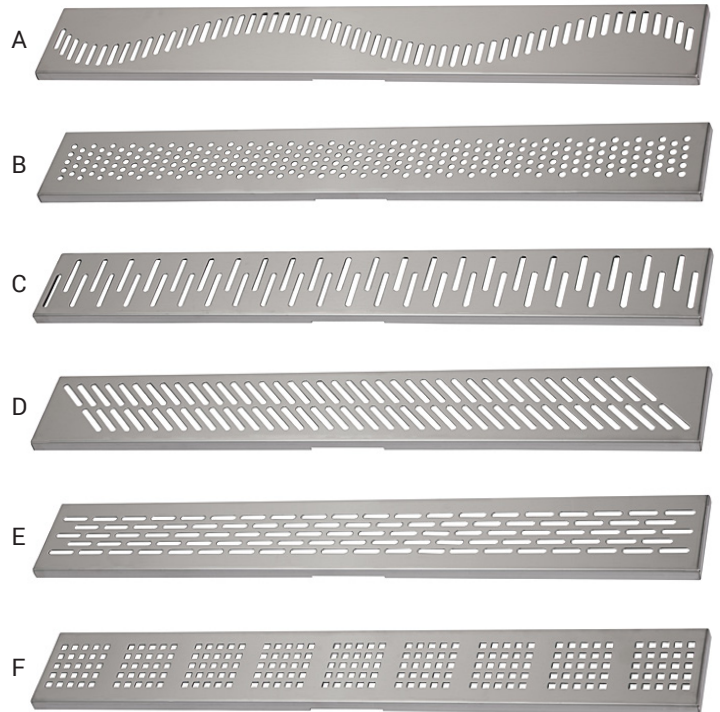

Stainless Steel Bathroom Floor Drains SLKN 05

Vlastnosti

BATHROOM DRAIN

- length L = 1150 mm
- collar serves for a tight and reliable connection to hydro-isolation
- collar with the frame sealed up against the moisture
- mounting legs with M10 screws for better seating of the drain to the floor (horizontal position)
- 2 pcs. of waterproofing tapes for fixation to base, including screws and wall plugs
- side bends for better stability
- bond screw for connection with bonding conductor
- different lengths could be made to order (till 1200 mm - depression to the waste, over 1200 mm - decline to the waste)
- load class K3 (till 300 kg)
- material AISI-304

WASTE OUTLET

- plastic siphon DN 50 mm
- according to the norm DIN EN 274; rate of flow 42 l/min
- possibility of adjustment of the direction and the slope of the drain to 20°
- different siphon positions could be made to order

GRID

- design of grids A - F
- index X - brushed finish
- material stainless steel AISI - 304
- other designs could be made to order

Grid Designs