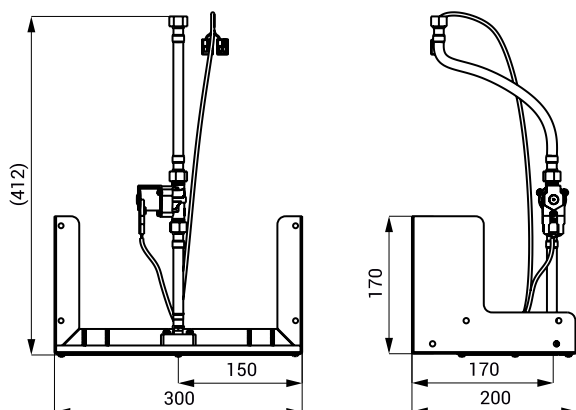

Automatic Wall-mounted Tap Behind Mirror SLZN 84D

SANELA 
we make water cool®

Characteristics

- includes Bluetooth control (paid Sanela Control app available for download)
- economical aerator, rate of flow 6 l/min
- hygienic flush
- lead free
- automatic wall-mounted tap behind mirror with electronics ALS
- mounting behind mirror
- is destined for cold or premixed water
- water if flowing as long as hands are in the active range under the mirror
- water stops flowing after removal of hands from the active range sensor after adjustable time delay (can be set in range 0,25 – 7,75 s)
- function of automatic water stop after 5 minut of continuous flow
- START/STOP program
- parameter setting and communication with the electronics via the Sanela Control app (Bluetooth) or the SLD 03

Dimensions

Technical Specification

Dimensions	170 x 200 x 300 mm
Operating voltage	24 V DC
Power input	7 W
Active range	
▪ standard	0,13 - 0,19 m
▪ START/STOP program	0,05 - 0,15 m
Recommended flow pressure	0,1 - 0,6 MPa
Rate of flow	6 l/min. (inf. data)
Water inlet	male thread G 1/2"

Supply Specification

SLZN 84D - Supply No. 85841 stainless steel mounting holder with spout and electronics, electromagnetic valve, connecting hoses, angle valve with filter

Recommended Accessories

SLZ 01Y	- Supply No. 05012	power supply 24 V DC for operatin of max. 5 pcs. of taps
SLZ 01Z	- Supply No. 05011	power supply 24 V DC for operatin of max. 9 pcs. of taps
SLZ 04Y	- Supply No. 05042	power supply 24 V DC for DIN rail, for operatin of max. 5 pcs. of taps
SLZ 04Z	- Supply No. 05041	power supply 24 V DC for DIN rail, for operatin of max. 9 pcs. of taps
SLZ 04X	- Supply No. 10049	power supply 24 V DC for DIN rail, for operatin of max. 15 pcs. of taps
SLZ 06	- Supply No. 05060	power supply 24 V DC pro max. 1 pc. of tap
SLD 03	- Supply No. 07030	remote control for an adjustment of parameters
SANELA CONTROL APP		paid Sanela Control app available for download on the App Store and Google Play