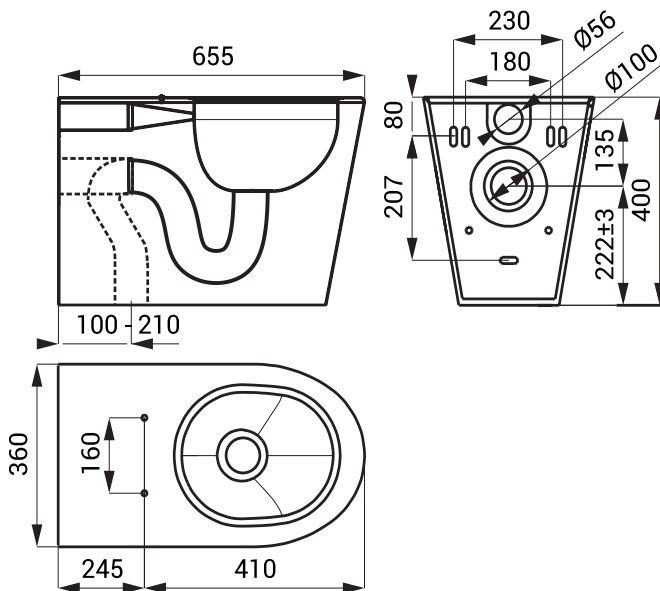

Stainless Steel Toilet SLWN 14

SLWN 14

Characteristics

- **vandal-proof**
- **suitable for prison**
- stainless steel floor standing toilet, fixed to the wall and floor
- cover seat hole plugs included
- waste into the wall or into the floor
- filled with expanded polyurethane (to avoid dents and typical metal noise)
- rear assembling through the service hatch
- material AISI - 304
- brushed finish

Dimensions

Supply Specification

SLWN 14 - Supply No. 94140 stainless steel toilet

Recommended Accessories

SLZN 31C - Supply No. 95313 black cover seat, special hardened plastic, stainless steel pants