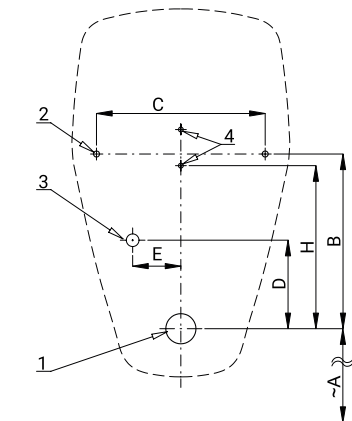

## Characteristics

- radar flushing unit for urinals:  
Selnova S (Geberit) no. 503.105.00.1  
Selnova L (Geberit) no. 503.135.00.1  
Selnova M (Geberit) no. 503.125.00.1
- includes Bluetooth control (paid Sanela Control app available for download)
- economical flushing with one liter of water
- easy installation using a template
- the entire flushing system is located behind the urinal
- responds only to urinal use (evaluates changes, that occur inside the urinal during fluid flow)
- flush time is adjustable from 0.5 to 15.5 s
- parameter setting and communication with electronics via Sanela Control app (Bluetooth) or the SLD 04 remote control (acoustic indication of adjustment) without dismantling the urinal
- automatic flushing 6 hours after the last activation of the valve
- battery status monitoring
- possibility to regulate water flow with an angle valve
- after flushing, the flush valve performs a short water refill into the siphon
- the product meets the water consumption parameters for class 1 according to the criteria of the EU Water Label program

## Installation Drawing

### SLP 92 SELNOVA S, L, M

- 1 - waste pipe Ø 50 mm
- 2 - 2x hole for fitting
- 3 - water supply G 1/2"
- 4 - holes for mounting electronics

Dimensions (mm)	A	B	C	D	E	F	H
SLP 92 SELNOVA S	380	250	290	140	80	420	290
SLP 92 SELNOVA L	450	300	255	130	70	390	210
SLP 92 SELNOVA M	480	225	220	130	70	315	210

## Technical Specification

Operating voltage	6 V
Power input	3 W
Recommended flow pressure	0.1 - 0.6 MPa
Flow rate	18 l/min (informative value)
Water inlet	external thread G 1/2"
Water outlet	inlet fitting with gasket