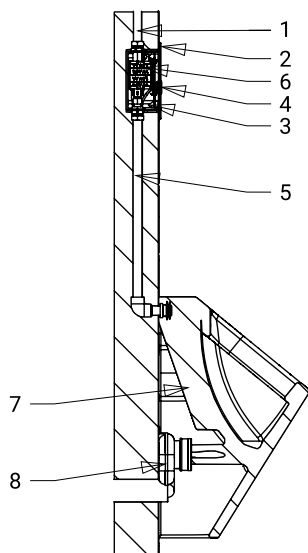

## Characteristics

- **vandal-proof design**
- **use for prisons**
- special anti-vandal stainless steel cover, thickness 3 mm
- responds to gentle pressing of the piezo button with immediate flushing
- flush time is adjustable from 0.5 to 15.5 s, company setting 4 s
- parameter setting using remote control SLD 04
- sanitary flush after 24 hours from the last activation of the valve
- battery status monitoring
- possibility to regulate water flow with a ball valve
- brushed finish

## Installation Drawing

- 1 - water supply
- 2 - stainless steel cover with electronics
- 3 - mounting box
- 4 - piezo button
- 5 - connection to urinal
- 6 - battery case
- 7 - urinal
- 8 - siphon

## Technical Specification

<b>Stainless steel cover dimensions</b>	160 x 170 x 3 mm
<b>Mounting box dimensions</b>	140 x 140 x 75 mm
<b>Supply voltage</b>	6 V
<b>Power input</b>	3 W
<b>Recommended working pressure</b>	0.1 - 0.6 MPa
<b>Flow rate</b>	18 l/min (informative value)
<b>Water inlet</b>	external thread G 3/4"
<b>Water outlet</b>	external thread G 3/4"

## Supply Specification

**SLP 02PBA - Supply No. 21023** stainless steel cover with piezo button and electronic plastic mounting box with screw connection, electromagnetic valve and ball valve, 4x torx screw, 4 pcs. AA alkaline batteries 1.5 V 2700 mAh