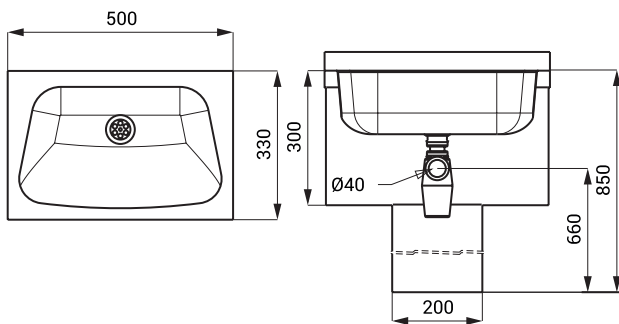

Stainless Steel Washbasin SLUN 57

SLUN 57

Characteristics

- stainless steel floor standing washbasin with apron, clamps to the floor
- without a tap hole (could be made to order)
- material AISI - 304
- brushed finish

Dimensions

Supply Specification

SLUN 57 - Supply No. 93570 stainless steel washbasin, siphon, mounting set