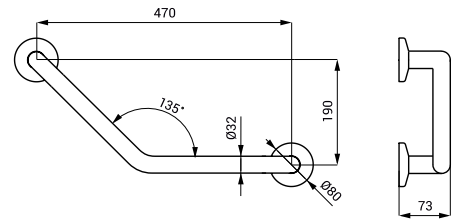

SLZM 21   **49210**   Stainless steel bath grab bar fixed

SLZM 21X   **49211**   Stainless steel bath grab bar fixed

- for disabled and persons with limited mobility
- mounting set
- dimensions 470 x 190 x 73 mm, Ø 32 mm
- polished finish (SLZM 21)
- brushed finish (SLZM 21X)

SLZM 21W