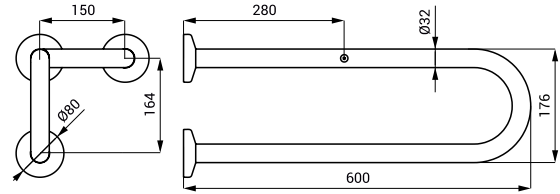

SLZM 13   **49130**   Stainless steel grab bar, fixed

SLZM 13X   **49131**   Stainless steel grab bar, fixed

- for disabled and persons with limited mobility

- mounting set
- length 600 mm, Ø 32 mm
- polished finish (SLZM 13)
- brushed finish (SLZM 13X)