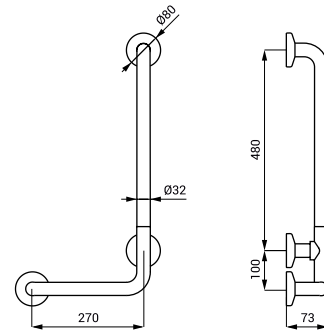

SLZM 18X **49181** Stainless steel bath grab bar fixed, right

- for disabled and persons with limited mobility

- mounting set
- dimensions 350 x 660 mm, Ø 32 mm
- polished finish (SLZM 18)
- brushed finish (SLZM 18X)

SLZM 18W

SLZM 18W **49182** Steel bath grab bar fixed, right

- for disabled and persons with limited mobility

- mounting set
- dimensions 350 x 660 mm, Ø 32 mm
- white colour - Komaxit

SLZM 19

SLZM 19 **49190** Stainless steel bath grab bar fixed, left