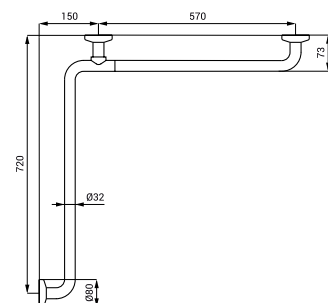

SLZM 17W   **49172**   Steel corner grab bar, fixed

- for disabled and persons with limited mobility
- mounting set
- dimensions 760 x 760 mm, Ø 32 mm
- white colour - Komaxit