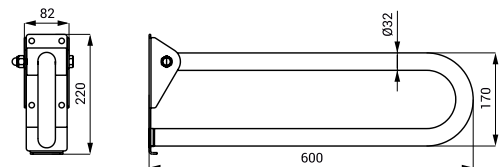

SLZM 20   **49200**   Stainless steel grab bar, fixed

- for disabled and persons with limited mobility
- mounting set
- length 900 mm, Ø 32 mm
- polished finish

SLZM 20X   **49201**   Stainless steel grab bar, fixed

- for disabled and persons with limited mobility
- mounting set
- length 900 mm, Ø 32 mm
- brushed finish

SLZM 20W   **49202**   Steel grab bar, fixed

- for disabled and persons with limited mobility
- mounting set
- length 900 mm, Ø 32 mm
- white colour - Komaxit

SLZM 15   **49150**   Stainless steel grab bar, folding

SLZM 15X   **49151**   Stainless steel grab bar, folding

- for disabled and persons with limited mobility
- length 600 mm, Ø 32 mm
- polished finish (SLZM 15)
- brushed finish (SLZM 15X)