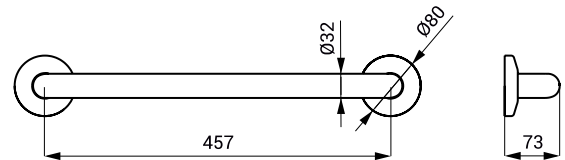

SLZM 10

SLZM 10 **49100** Stainless steel grab bar universal, fixed

SLZM 10X **49101** Stainless steel grab bar universal, fixed

- for disabled and persons with limited mobility

- mounting set
- length 385 mm, \varnothing 32 mm
- polished finish (SLZM 10)
- brushed finish (SLZM 10X)

SLZM 11

SLZM 11 **49110** Stainless steel grab bar universal, fixed

SLZM 11X **49111** Stainless steel grab bar universal, fixed

- for disabled and persons with limited mobility

- mounting set
- length 537 mm, \varnothing 32 mm
- polished finish (SLZM 11)
- brushed finish (SLZM 11X)