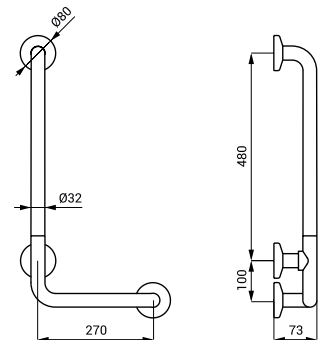

SLZM 18X **49181** Stainless steel bath grab bar fixed, right

- for disabled and persons with limited mobility

- mounting set
- dimensions 350 x 660 mm, Ø 32 mm
- polished finish (SLZM 18)
- brushed finish (SLZM 18X)

SLZM 18W

SLZM 18W **49182** Steel bath grab bar fixed, right

- for disabled and persons with limited mobility

- mounting set
- dimensions 350 x 660 mm, Ø 32 mm
- white colour - Komaxit

SLZM 19

SLZM 19 **49190** Stainless steel bath grab bar fixed, left

SLZM 19X **49191** Stainless steel bath grab bar fixed, left

- for disabled and persons with limited mobility

- mounting set
- dimensions 350 x 660 mm, Ø 32 mm
- polished finish (SLZM 19)
- brushed finish (SLZM 19X)