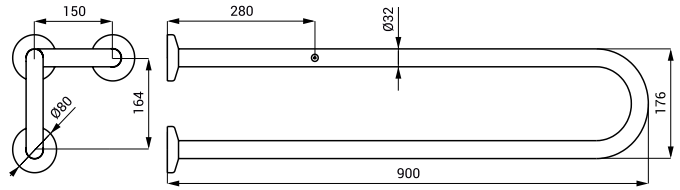

SLZM 13W

SLZM 20 **49200** Stainless steel grab bar, fixed

- for disabled and persons with limited mobility
- mounting set
- length 900 mm, Ø 32 mm
- polished finish

SLZM 20

SLZM 20X **49201** Stainless steel grab bar, fixed

- for disabled and persons with limited mobility
- mounting set
- length 900 mm, Ø 32 mm
- brushed finish

SLZM 20X

SLZM 20W **49202** Steel grab bar, fixed

- for disabled and persons with limited mobility
- mounting set
- length 900 mm, Ø 32 mm
- white colour - Komaxit