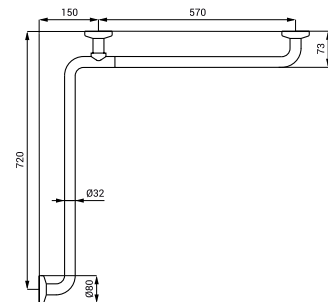

SLZM 17

SLZM 17 **49170** Stainless steel corner grab bar, fixed

SLZM 17X **49171** Stainless steel corner grab bar, fixed

- for disabled and persons with limited mobility
- mounting set
- dimensions 760 x 760 mm, Ø 32 mm
- polished finish (SLZM 17)
- brushed finish (SLZM 17X)