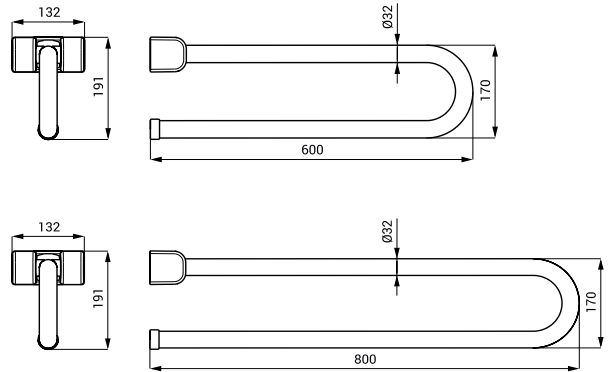

SLZM 15W   **49152**   Steel grab bar, folding

SLZM 16W   **49162**   Steel grab bar, folding

- for disabled and persons with limited mobility
- length 600 mm (SLZM 15W), Ø 32 mm
- length 800 mm (SLZM 16W), Ø 32 mm
- white colour - Komaxit

SLZM 17