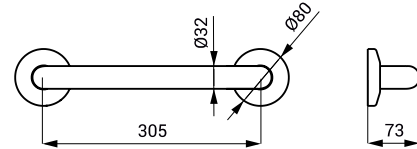

SLZM 10

SLZM 10 **49100** Stainless steel grab bar universal, fixed

SLZM 10X **49101** Stainless steel grab bar universal, fixed

- for disabled and persons with limited mobility

- mounting set
- length 385 mm, \varnothing 32 mm
- polished finish (SLZM 10)
- brushed finish (SLZM 10X)

SLZM 11

SLZM 11 **49110** Stainless steel grab bar universal, fixed

SLZM 11X **49111** Stainless steel grab bar universal, fixed

- for disabled and persons with limited mobility

- mounting set
- length 537 mm, \varnothing 32 mm
- polished finish (SLZM 11)
- brushed finish (SLZM 11X)

- mounting set
- length 385 mm (SLZM 10W), \varnothing 32 mm
- length 537 mm (SLZM 11W), \varnothing 32 mm
- length 690 mm (SLZM 12W), \varnothing 32 mm
- white colour - Komaxit

SLZM 13

SLZM 13 **49130** Stainless steel grab bar, fixed