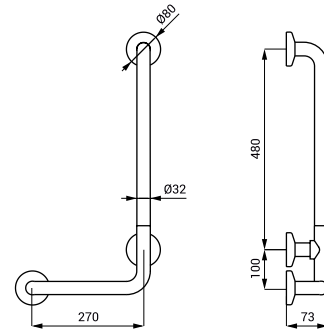

SLZM 17W

SLZM 17W **49172** Steel corner grab bar, fixed

- for disabled and persons with limited mobility
- mounting set
- dimensions 760 x 760 mm, Ø 32 mm
- white colour - Komaxit

SLZM 18

SLZM 18 **49180** Stainless steel bath grab bar fixed, right

SLZM 18X **49181** Stainless steel bath grab bar fixed, right

- for disabled and persons with limited mobility

- mounting set
- dimensions 350 x 660 mm, Ø 32 mm
- polished finish (SLZM 18)
- brushed finish (SLZM 18X)