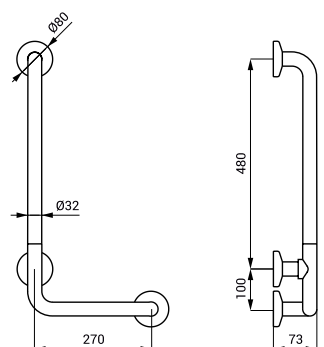

SLZM 19X **49191** Stainless steel bath grab bar fixed, left

- for disabled and persons with limited mobility

- mounting set
- dimensions 350 x 660 mm, Ø 32 mm
- polished finish (SLZM 19)
- brushed finish (SLZM 19X)

SLZM 19W

SLZM 19W **49192** Steel bath grab bar fixed, left

- for disabled and persons with limited mobility

- mounting set
- dimensions 350 x 660 mm, Ø 32 mm
- white colour - Komaxit

SLZM 21

SLZM 21 **49210** Stainless steel bath grab bar fixed