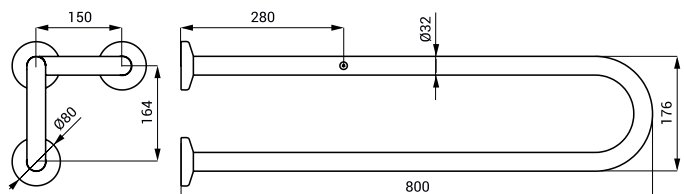

SLZM 13   **49130**   Stainless steel grab bar, fixed

SLZM 13X   **49131**   Stainless steel grab bar, fixed

- for disabled and persons with limited mobility

- mounting set
- length 600 mm, Ø 32 mm
- polished finish (SLZM 13)
- brushed finish (SLZM 13X)

SLZM 14   **49140**   Stainless steel grab bar, fixed

SLZM 14X   **49141**   Stainless steel grab bar, fixed

- for disabled and persons with limited mobility

- mounting set
- length 800 mm, Ø 32 mm
- polished finish (SLZM 14)
- brushed finish (SLZM 14X)

SLZM 13W   **49132**   Steel grab bar, fixed

SLZM 14W   **49142**   Steel grab bar, fixed

- for disabled and persons with limited mobility

- mounting set
- length 600 mm (SLZM 13W), Ø 32 mm
- length 800 mm (SLZM 14W), Ø 32 mm
- white colour - Komaxit