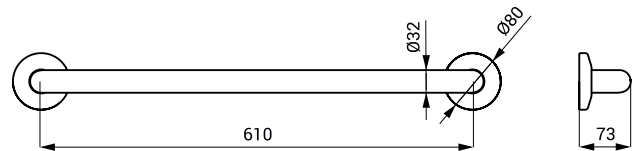

SLZM 12

SLZM 12 **49120** Stainless steel grab bar universal, fixed

SLZM 12X **49121** Stainless steel grab bar universal, fixed

- for disabled and persons with limited mobility

- mounting set
- length 690 mm, \varnothing 32 mm
- polished finish (SLZM 12)
- brushed finish (SLZM 12X)