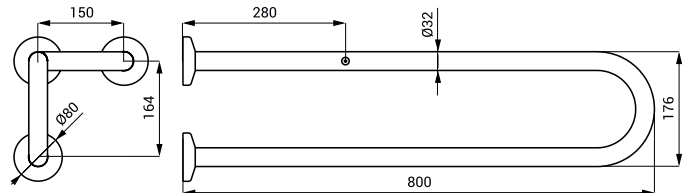

- mounting set
- length 385 mm (SLZM 10W), \varnothing 32 mm
- length 537 mm (SLZM 11W), \varnothing 32 mm
- length 690 mm (SLZM 12W), \varnothing 32 mm
- white colour - Komaxit

SLZM 13

SLZM 13 **49130** Stainless steel grab bar, fixed

SLZM 13X **49131** Stainless steel grab bar, fixed

- for disabled and persons with limited mobility

- mounting set
- length 600 mm, Ø 32 mm
- polished finish (SLZM 13)
- brushed finish (SLZM 13X)

SLZM 14 **49140** Stainless steel grab bar, fixed

SLZM 14X **49141** Stainless steel grab bar, fixed

- for disabled and persons with limited mobility

- mounting set
- length 800 mm, Ø 32 mm
- polished finish (SLZM 14)
- brushed finish (SLZM 14X)

SLZM 14