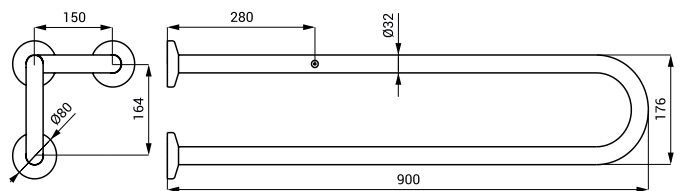

SLZM 15   **49150**   Stainless steel grab bar, folding

SLZM 15X   **49151**   Stainless steel grab bar, folding

- for disabled and persons with limited mobility
- length 600 mm, Ø 32 mm
- polished finish (SLZM 15)
- brushed finish (SLZM 15X)