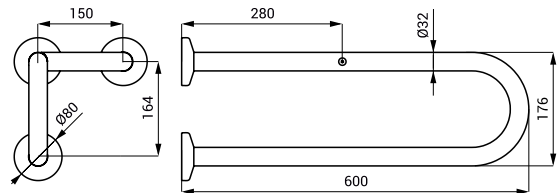

SLZM 13   **49130**   Stainless steel grab bar, fixed

SLZM 13X   **49131**   Stainless steel grab bar, fixed

- for disabled and persons with limited mobility

- mounting set
- length 600 mm, Ø 32 mm
- polished finish (SLZM 13)
- brushed finish (SLZM 13X)

SLZM 14   **49140**   Stainless steel grab bar, fixed

SLZM 14X   **49141**   Stainless steel grab bar, fixed

- for disabled and persons with limited mobility

- mounting set
- length 800 mm, Ø 32 mm
- polished finish (SLZM 14)
- brushed finish (SLZM 14X)

SLZM 13W   **49132**   Steel grab bar, fixed

SLZM 14W   **49142**   Steel grab bar, fixed

- for disabled and persons with limited mobility

- mounting set
- length 600 mm (SLZM 13W), Ø 32 mm
- length 800 mm (SLZM 14W), Ø 32 mm
- white colour - Komaxit