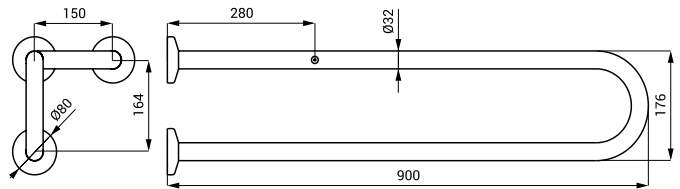

SLZM 13W

SLZM 20 **49200** Stainless steel grab bar, fixed

- for disabled and persons with limited mobility
- mounting set
- length 900 mm, Ø 32 mm
- polished finish

SLZM 20

SLZM 20X **49201** Stainless steel grab bar, fixed

- for disabled and persons with limited mobility
- mounting set
- length 900 mm, Ø 32 mm
- brushed finish

SLZM 20X

SLZM 20W **49202** Steel grab bar, fixed

- for disabled and persons with limited mobility
- mounting set
- length 900 mm, Ø 32 mm
- white colour - Komaxit