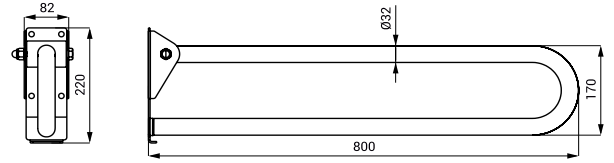

SLZM 15

SLZM 16

SLZM 16 **49160** Stainless steel grab bar, folding

SLZM 16X **49161** Stainless steel grab bar, folding

- for disabled and persons with limited mobility
- length 800 mm, Ø 32 mm
- polished finish (SLZM 16)
- brushed finish (SLZM 16X)