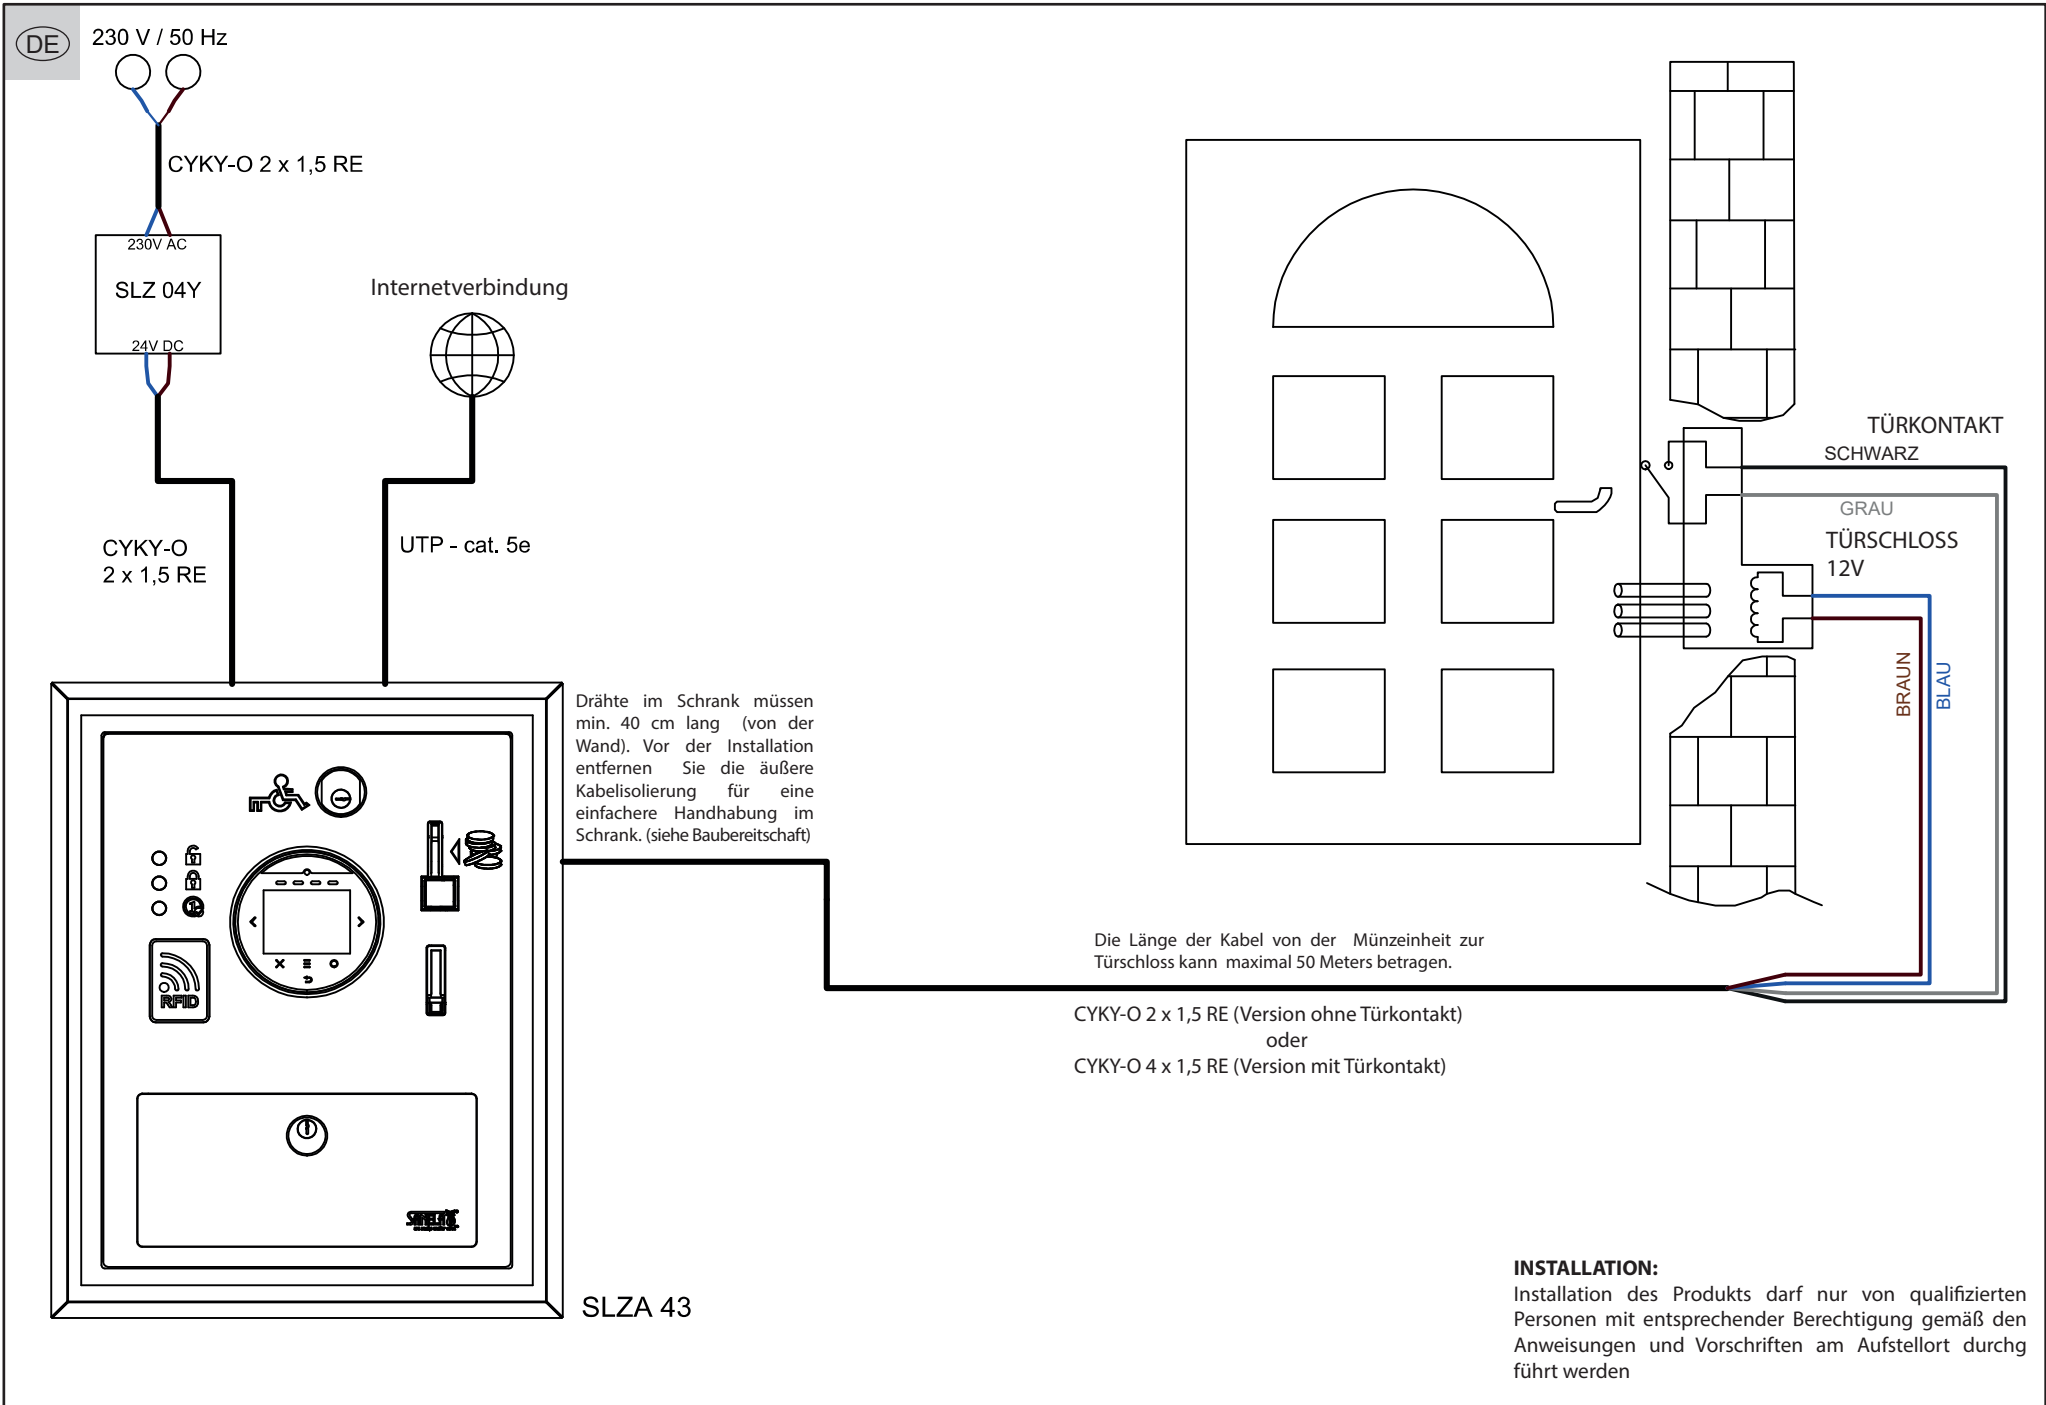

EN

230 V / 50 Hz

CYKY-O 2 x 1,5 RE

230V AC
SLZ 04Y
24V DC

Internet connection

CYKY-O
2 x 1,5 RE

UTP - cat. 5e

Wires in the box must be min. 40 cm long (from the wall). Before installation, remove the outer cable insulation for easier handling in the box. (see mounting diagram)

SLZA 43

The length of the cables from the central unit to the door lock can be a maximum of 50 meters.

CYKY-O 2 x 1,5 RE (version without door contact)
or
CYKY-O 4 x 1,5 RE (version with door contact)

INSTALLATION:

Installation of the product may only be carried out by qualified persons with the appropriate authorization in accordance with the instructions and regulations at the installation site!

EN

J1	power supply 24V DC
J16	Door lock, input 1
J18	El. Mag. lock, output 1
IO13	micro SIM for GSM communication

TÜRSCHLOSS 12V

Internetverbindung ethernet RJ45

J1	Netzteil 24V DC
J16	Türschloss, der Input 1
J18	El. Mag. Schlüssel, der Output 1
IO13	Micro-SIM für die GSM-Kommunikation