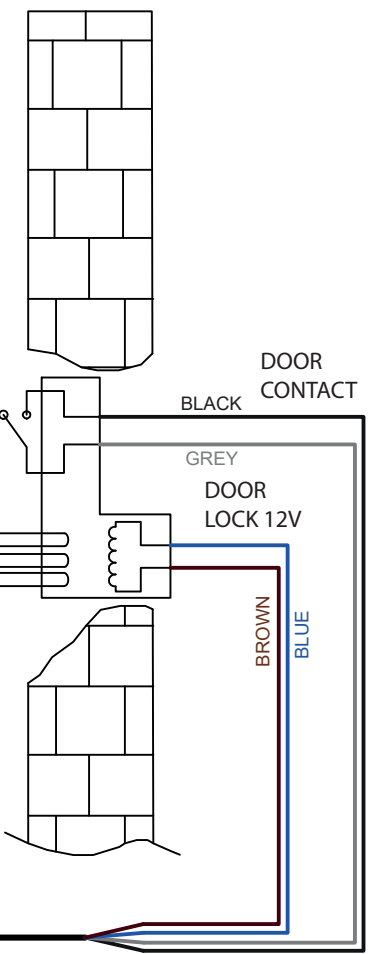

EN

230 V / 50 Hz

CYKY-O 2 x 1,5 RE

230V AC
SLZ 04Y
24V DC

Internet connection

CYKY-O
2 x 1,5 RE

UTP - cat. 5e

Wires in the box must be min. 40 cm long (from the wall). Before installation, remove the outer cable insulation for easier handling in the box. (see mounting diagram)

SLZA 43

The length of the cables from the central unit to the door lock can be a maximum of 50 meters.

CYKY-O 2 x 1,5 RE (version without door contact)
or
CYKY-O 4 x 1,5 RE (version with door contact)

INSTALLATION: