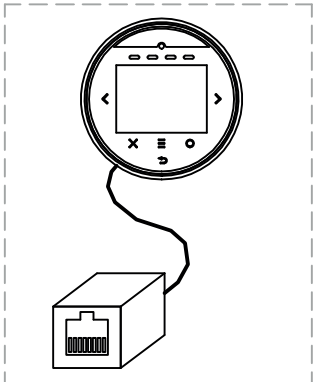

Installation of the product may only be carried out by qualified persons with the appropriate authorization in accordance with the instructions and regulations at the installation site!

EN

J1	power supply 24V DC
J16	Door lock, input 1
J18	El. Mag. lock, output 1
IO13	micro SIM for GSM communication

TÜRSCHLOSS 12V

Internetverbindung ethernet RJ45

J1	Netzteil 24V DC
J16	Türschloss, der Input 1
J18	El. Mag. Schlüssel, der Output 1
IO13	Micro-SIM für die GSM-Kommunikation