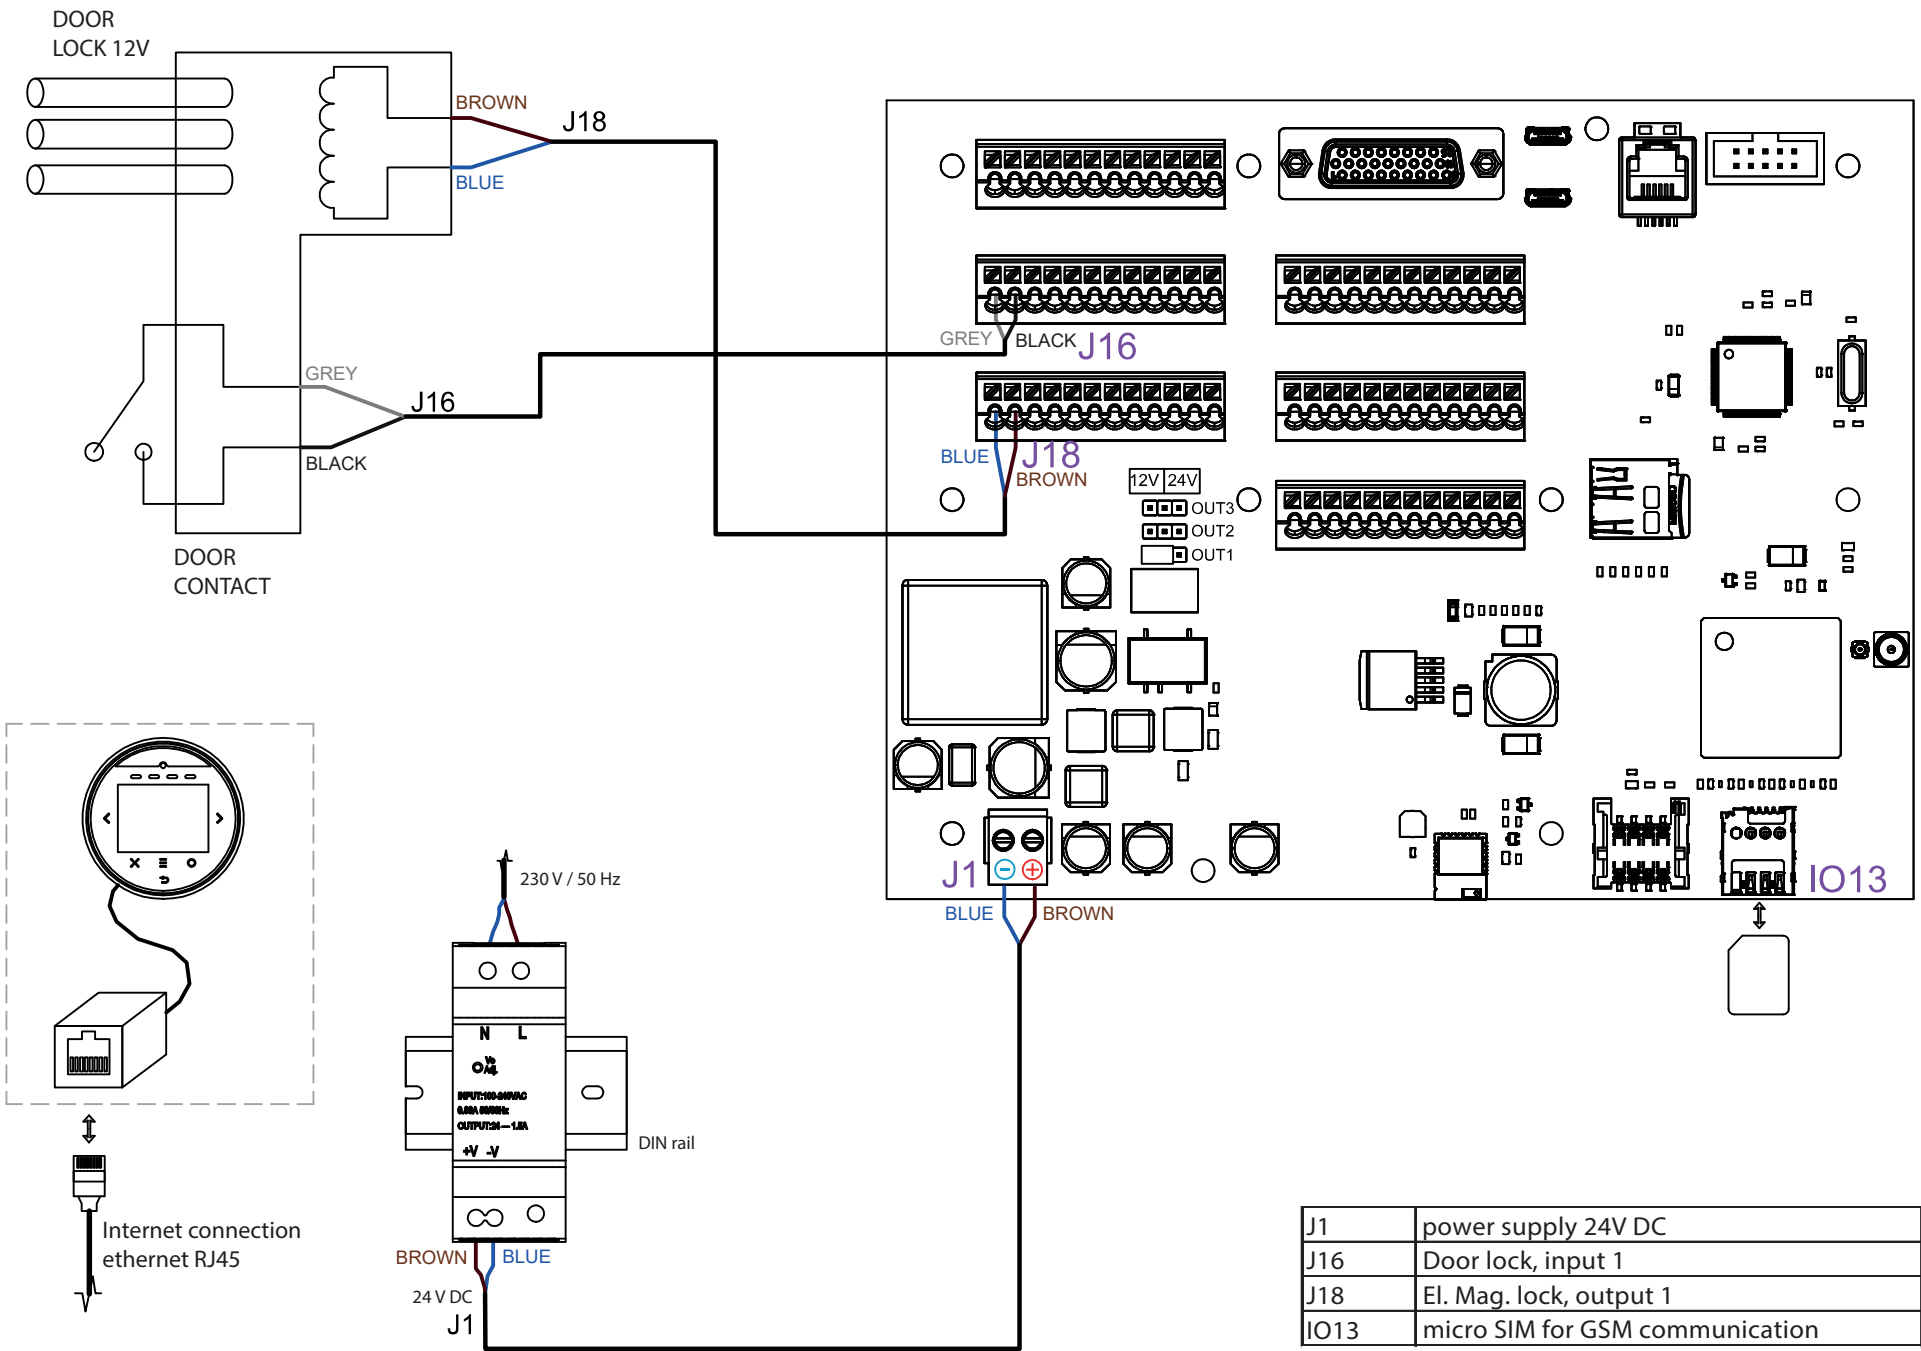

EN

230 V / 50 Hz

CYKY-O 2 x 1,5 RE

230V AC
SLZ 04Y
24V DC

Internet connection

CYKY-O
2 x 1,5 RE

UTP - cat. 5e

Wires in the box must be min. 40 cm long (from the wall). Before installation, remove the outer cable insulation for easier handling in the box. (see mounting diagram)

SLZA 43

The length of the cables from the central unit to the door lock can be a maximum of 50 meters.

CYKY-O 2 x 1,5 RE (version without door contact)
or
CYKY-O 4 x 1,5 RE (version with door contact)

INSTALLATION:

Installation of the product may only be carried out by qualified persons with the appropriate authorization in accordance with the instructions and regulations at the installation site!

EN

J1	power supply 24V DC
J16	Door lock, input 1
J18	El. Mag. lock, output 1
IO13	micro SIM for GSM communication

TÜRSCHLOSS 12V

Internetverbindung ethernet RJ45

J1	Netzteil 24V DC
J16	Türschloss, der Input 1
J18	El. Mag. Schlüssel, der Output 1
IO13	Micro-SIM für die GSM-Kommunikation