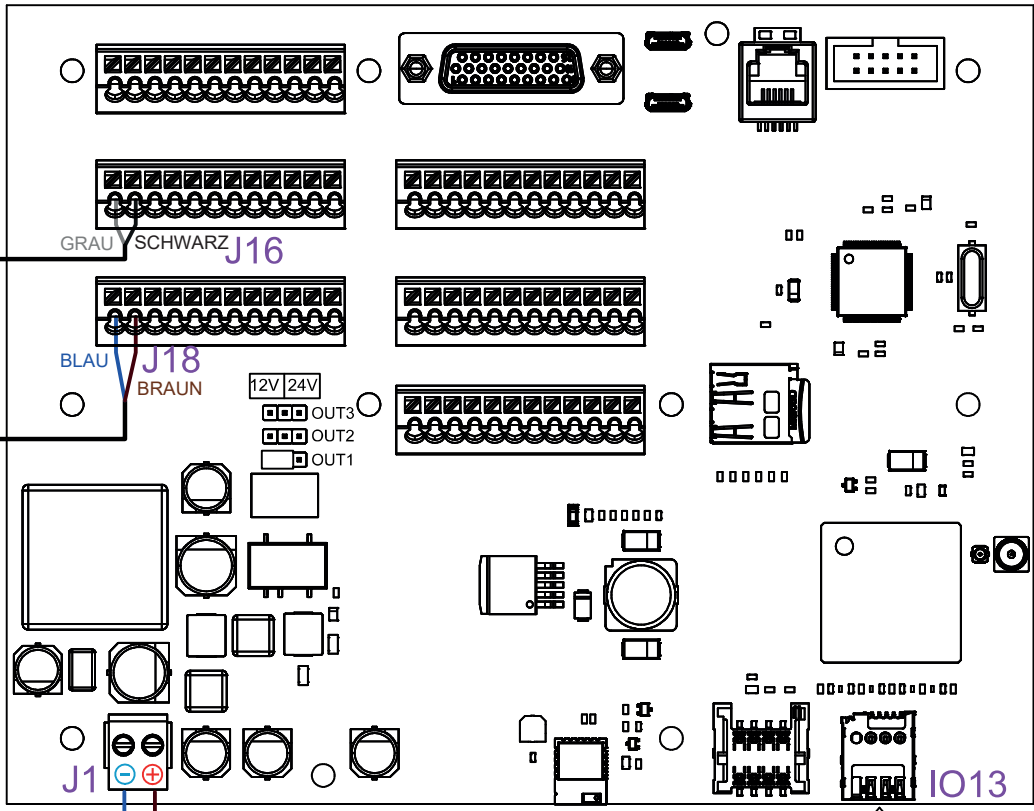

EN

230 V / 50 Hz

CYKY-O 2 x 1,5 RE

230V AC
SLZ 04Y
24V DC

Internet connection

CYKY-O
2 x 1,5 RE

UTP - cat. 5e

Wires in the box must be min. 40 cm long (from the wall). Before installation, remove the outer cable insulation for easier handling in the box. (see mounting diagram)

Installation of the product may only be carried out by qualified persons with the appropriate authorization in accordance with the instructions and regulations at the installation site!

EN

J1	power supply 24V DC
J16	Door lock, input 1
J18	El. Mag. lock, output 1
IO13	micro SIM for GSM communication

TÜRSCHLOSS 12V

Internetverbindung ethernet RJ45

J1	Netzteil 24V DC
J16	Türschloss, der Input 1
J18	El. Mag. Schlüssel, der Output 1
IO13	Micro-SIM für die GSM-Kommunikation