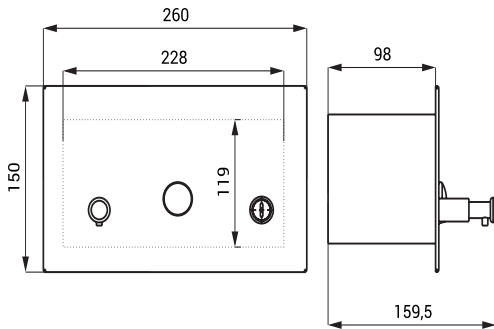

- volume 1,25 l
- lockable
- dimensions 120 x 70 x 210 mm
- viscosity of soap 2,8 - 5 Pas
- polished

**SLZN 06**   **95060**   Stainless steel soap dispenser

- volume 0,85 l
- lockable
- dimensions 110 x 60 x 180 mm
- viscosity of soap 2,8 - 5 Pas
- polished

**SLZN 07**   **95070**   Stainless steel soap dispenser

- volume 0,5 l
- lockable
- dimensions 95 x 55 x 145 mm
- viscosity of soap 2,8 - 5 Pas
- polished

**SLZN 39**   **95390**   Stainless steel soap dispenser

- volume 1,2 l
- lockable
- dimensions 125 x 100 x 210 mm
- viscosity of soap 2,8 - 5 Pas
- brushed

**SLZN 62Z**

**95621**

Stainless steel recessed soap dispenser

- volume 1 l
- lockable
- dimensions 260 x 150 x 100 mm
- viscosity of soap 2,8 - 5 Pas
- brushed

**SLZN 17**

**95170**

Recessed soap dispenser soap

- cap and piston of stainless steel
- chromed spout
- volume 0,6 l
- installation into the desk with thickness max. 90 mm
- needful  $\varnothing$  desk hole 25 mm
- polished