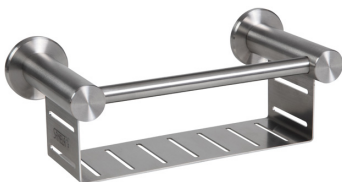

SLZN 76

85760

Stainless steel shampoo holder

- brushed