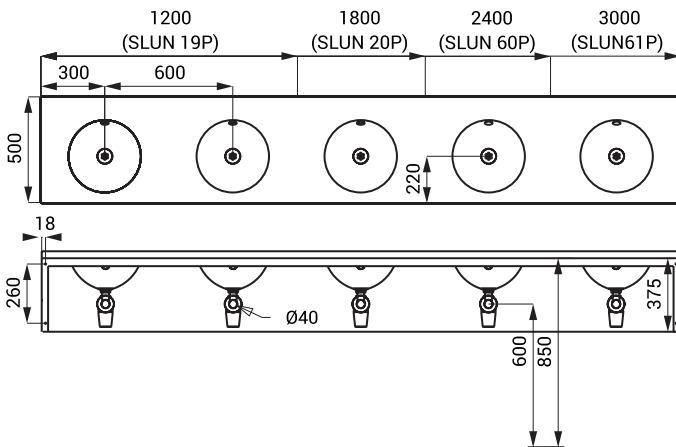

## Characteristics

- SLUN 19P - stainless steel wall hung double washbasin with sheating and overflow set, length 1200 mm
- SLUN 20P - stainless steel wall hung triple washbasin with sheating and overflow set, length 1800 mm
- SLUN 60P - stainless steel wall hung multiple washbasin with 4 washing places, with sheating and overflow set, length 2400 mm
- SLUN 61P - stainless steel wall hung multiple washbasin with 5 washing places, with sheating and overflow set, length 3000 mm
- without a tap hole (could be made to order)
- holes for recessed liquid soap dispensers could be made to order
- material AISI - 304
- brushed finish

## Dimensions

## Supply Specification

- SLUN 19P - Supply No. 93197 stainless steel multiple washbasin, overflow sets, siphons, mounting set  
SLUN 20P - Supply No. 93207  
SLUN 60P - Supply No. 93607  
SLUN 61P - Supply No. 93617