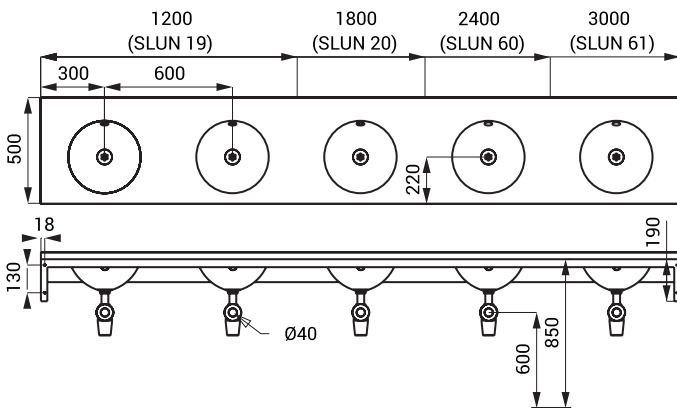

## Characteristics

- SLUN 19 - stainless steel wall hung double washbasin with overflow set, length 1200 mm
- SLUN 20 - stainless steel wall hung triple washbasin with overflow set, length 1800 mm
- SLUN 60 - stainless steel wall hung multiple washbasin with 4 washing places and overflow set, length 2400 mm
- SLUN 61 - stainless steel wall hung multiple washbasin with 5 washing places and overflow set, length 3000 mm
- without a tap hole (could be made to order)
- holes for recessed liquid soap dispensers could be made to order
- material AISI - 304
- brushed finish

## Dimensions