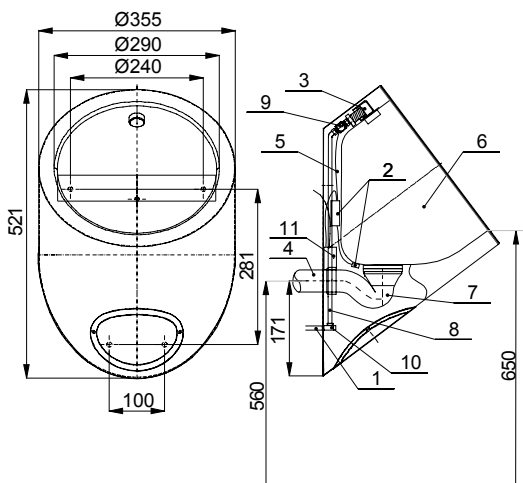

Stainless Steel Automatic Urinal SLPN 09C

Characteristics:

- **vandal-proof**
- **design for prisons**
- stainless steel wall hung urinal with hidden flushing unit
- assembling by service room
- material CrNi 18/10 (AISI - 304), thickness of the bowl 1 mm, thickness of the casing 1,5 mm
- system reacts to the changes in use time inside of the urinal
- adjustable flushing time from 0,5 to 15,5 s
- automatic hygiene flushing after 24 hours non-use
- brushed finish

SLPN 09C

Dimensions:

Technical Specification:

Operating voltage	
- SLPN 09C	24V DC
- SLPN 09CZ	230V AC/ 50Hz
- SLPN 09CB	6V
Recommended flow pressure	0,1 - 0,6 MPa
Rate of flow	12 l/min. (inf. data)
Water inlet	male thread G 1/2"

- 1 - water supply
- 2 - electronics with sensor
- 3 - inlet fitting with rubber seal
- 4 - waste pipeline Ø 40 mm
- 5 - feed cable from the power supply
- 6 - stainless steel urinal
- 7 - siphon
- 8 - connecting hose
- 9 - electromagnetic valve
- 10 - angle valve
- 11 - battery box (SLPN 09CB) or power supply (SLPN 09CZ)

Supply Specification:

SLPN 09C	- supply No. 91093	stainless steel urinal with a flushing head, electromagnetic valve (1 pc), angle valve, connecting hose, siphon, 4 pcs. of alkaline batteries AA type
SLPN 09CZ	- supply No. 91095	1,5V/2700 mAh (only for SLPN 09CB), integrated power supply
SLPN 09CB	- supply No. 91094	(only for SLPN 09CZ), mounting set