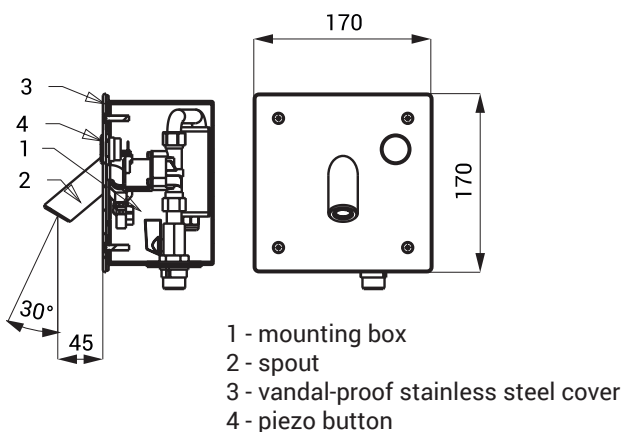

# Piezo Wall-mounted Stainless Steel Washbasin Tap SLU 44P

## Characteristics

- economical aerator, rate of flow 6 l/min
- hygienic flush
- vandal-proof
- suitable for a prison
- special anti-suicide spout
- special vandal-proof stainless steel cover, thickness 3 mm, safety screws
- is destined for cold or premixed water
- water flows after soft push of the piezo button
- water stops flowing after adjustable flowing time (can be set in 2 - 62 s), standard 10 s
- water could be stopped by follow-up soft push of piezo button
- monitoring of battery capacity (for models with index B)
- parameter adjustment using by the remote control SLD 04
- water flow can be regulated by ball valve

## Installation Drawing

## Technical Specification

<b>Stainless steel cover dimension</b>	170 x 170 x 3 mm
<b>Mounting box dimension</b>	145 x 155 x 100 mm
<b>Operating voltage</b>	
▪ SLU 44P	24 V DC
▪ SLU 44PB	6 V
<b>Power input</b>	
▪ operating by 24 V DC	7 W
▪ operating by 6 V	3 W
<b>Battery life</b>	
▪ 4 pcs. AA alkaline batteries AA, 1,5 V, 2700 mAh	approx. 2 years (100 users per day)
<b>Recommended flow pressure</b>	0,1 - 0,6 MPa
<b>Rate of flow</b>	6 l/min. (inf. data)
<b>Water inlet</b>	male thread G 1/2"