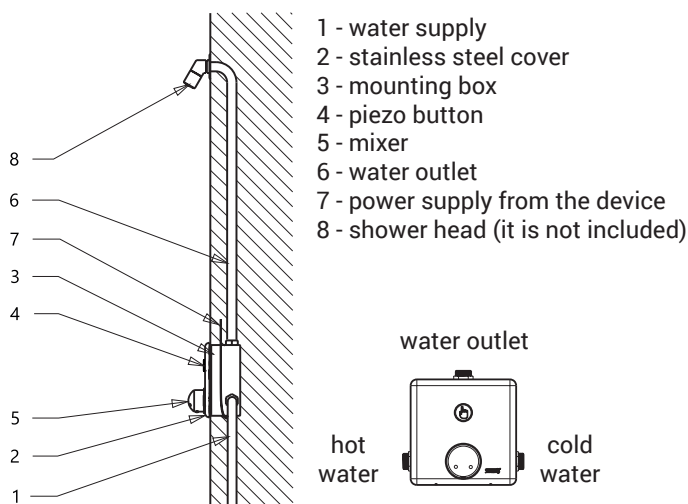

# Piezo Shower Control SLZA 20PH

SLZA 20PH

## Characteristics

- **hygienic flush**
- **vandal-proof**
- shower control with piezo button for coin and token shower timers with index N
- is destined for cold and hot water, temperature is regulated by mixer

## Installation Drawing

## Technical Specification

<b>Stainless steel cover dimension</b>	170 x 170 x 10 mm
<b>Mounting box dimension</b>	155 x 155 x 82 mm
<b>Recommended flow pressure</b>	0,1 - 0,6 MPa
<b>Rate of flow</b>	12 l/min. (inf. data)
<b>Water inlet</b>	male thread G 3/4"
<b>Water outlet</b>	male thread G 3/4"