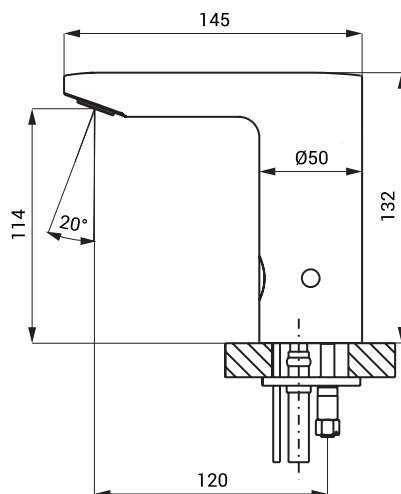

Automatic Washbasin Tap SLU 54NG

Characteristics

- economical aerator, rate of flow 6 l/min
- hygienic flush
- is destined for cold and hot water, temperature is regulated by angle valves
- water is flowing as long as hands are in the active range
- water stops flowing after removal of hands from the active range of sensor after adjustable time delay (can be set in range 0,25 – 7,75 s)
- function of automatic water stop after 5 minut of continuous flow
- monitoring of battery capacity (for models with index B)
- START/STOP program
- parameter adjustment using by the remote control SLD 03

Dimensions

Technical Specification

Operating voltage

- SLU 54NG 24 V DC
- SLU 54NGB 6 V

Power input

- operating by 24 V DC 7 W
- operating by 6 V 3 W

Battery life

- 4 pcs. AA alkaline batteries approx. 2 years (100 uses per day)
- AA, 1,5 V, 2700 mAh

Active range

- standard 0,13 - 0,19 m
- START/STOP program 0,05 - 0,15 m

Recommended flow pressure

- 0,1 - 0,6 MPa

Rate of flow

- 6 l/min. (inf. data)

Water inlet

- male thread G 1/2"